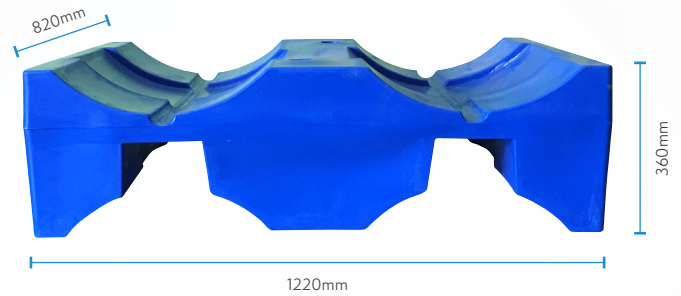

### Product Features

The Shelf Cradle is designed to store additional 2 x 205L drum when placed on top of 2 drums already sitting on the Base Cradle and 4 Drum Bunded Pallet. With the Bund's capacity of 230 Litres, you have assurances that spills, leaks, and drips will be safely contained.

The Shelf Cradle is made from tough, UV resistant polyurethane and can handle most site conditions.

#### Specifications

**Dimensions** 1220mm L x 820mm W x 360mm H