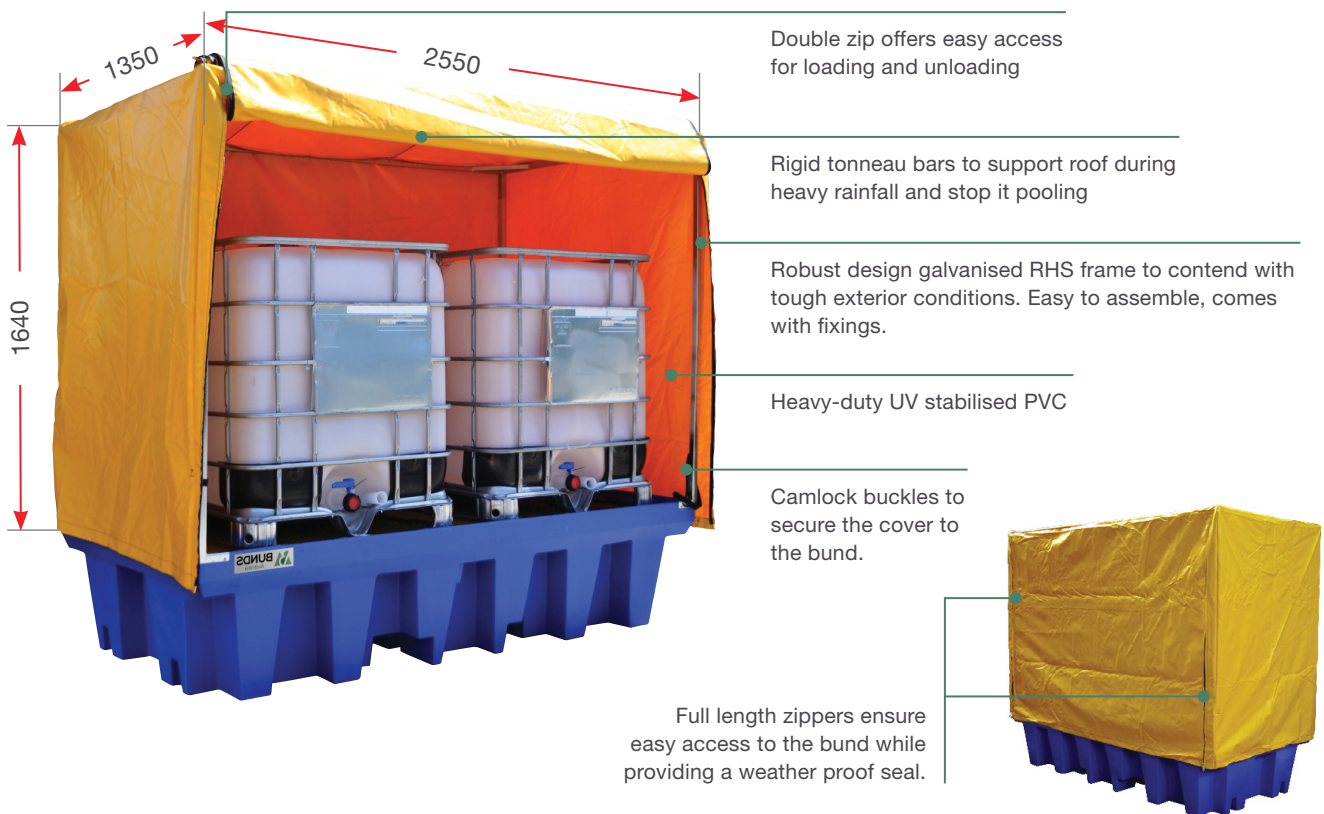

PVC Cover & Galvanised Frame to suit Double IBC Bunded Pallet

Product Code: BA857

A robust and easily assembled weather cover to suit our Double IBC Bunded pallet. These units include a knock down galvanised steel frame which supports a heavy duty PVC cover with twin full-length zippers to the front for quick and easy access.

SPECIFICATIONS

Product Code:	BA857
Int. Dimensions:	2550mm L x 1300mm W x 1640mm H
Weight:	40kg

SHIPPING BOX

Compact flat-pack packing ensures secure, cost effective freight.

Dimensions:	1420mm x 720mm x 220mm
Weight:	45kg