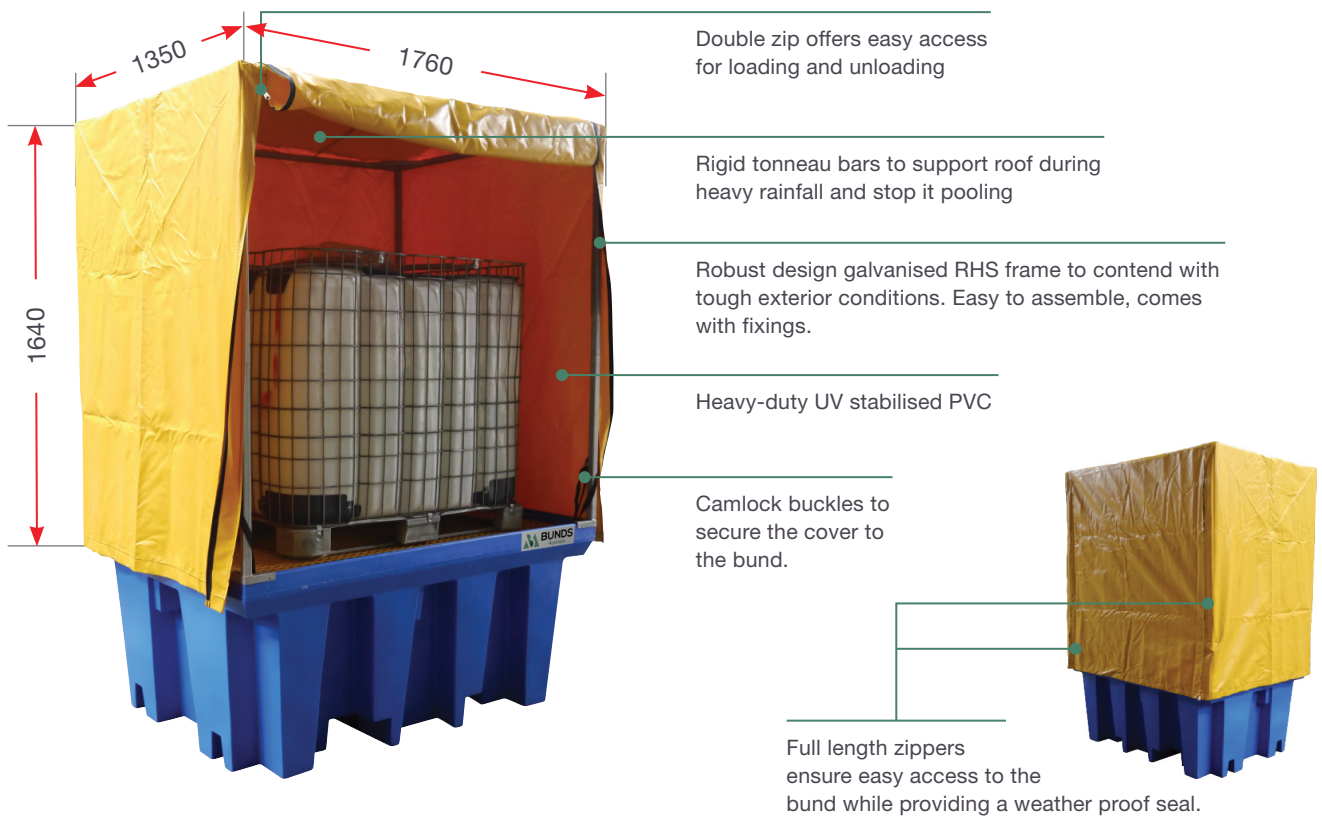

PVC Cover & Galvanised Frame to suit Single IBC Bunded Pallet

Product Code: BA856

A robust and easily assembled weather cover to suit our Single IBC Bunded pallet. These units include a knock down galvanised steel frame which supports a heavy-duty PVC cover with twin full-length zippers to the front for quick and easy access.

SPECIFICATIONS

Product Code:	BA856
Int. Dimensions:	1760mm L x 1300mm W x 1640mm H
Weight:	38kg

SHIPPING BOX

Compact flat-pack packing ensures secure and cost-effective freight.

Dimensions:	1420mm x 720mm x 220mm
Weight:	43kg