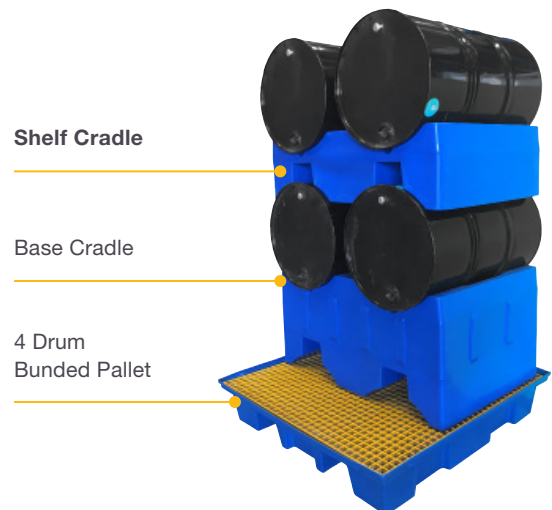

Drum Rack & Stack Module – Shelf Cradle

Product Code: BA773

The Shelf Cradle is designed to store additional 2 x 205L drum when placed on top of 2 drums already sitting on the Base Cradle and 4 Drum Bunded Pallet. With the Bund's capacity of 230 Litres, you have assurances that spills, leaks, and drips will be safely contained.

The Shelf Cradle is made from tough, UV resistant polyurethane and can handle most site conditions.

SPECIFICATIONS

Product Code: BA773

Dimensions: 1220mm L x 820mm W x 360mm H

Bunds Australia 205L Rack & Stack Module - Shelf Cradle

Shelf Cradle properly stacked with the Base Cradle and 4 Drum Bunded Pallet allows Rack & Stack Module to hold up to 4 x 205L drums.

**Drums, Base Cradle and 4 Drum Bunded Pallet are not included.*