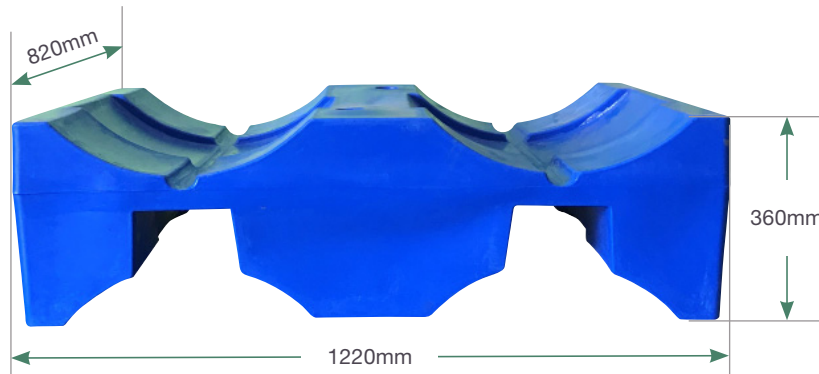

Drum Rack & Stack Module – Shelf Cradle

Product Code: BA773

The Shelf Cradle is designed to store additional 2 x 205L drum when placed on top of 2 drums already sitting on the Base Cradle and 4 Drum Bunded Pallet. With the Bund's capacity of 230 Litres, you have assurances that spills, leaks, and drips will be safely contained.

The Shelf Cradle is made from tough, UV resistant polyurethane and can handle most site conditions.

SPECIFICATIONS

Product Code: BA773

Dimensions: 1220mm L x 820mm W x 360mm H

Bunds Australia 205L Rack & Stack Module - Shelf Cradle

Shelf Cradle properly stacked with the Base Cradle and 4 Drum Bunded Pallet allows Rack & Stack Module to hold up to 4 x 205L drums.

**Drums, Base Cradle and 4 Drum Bunded Pallet are not included.*